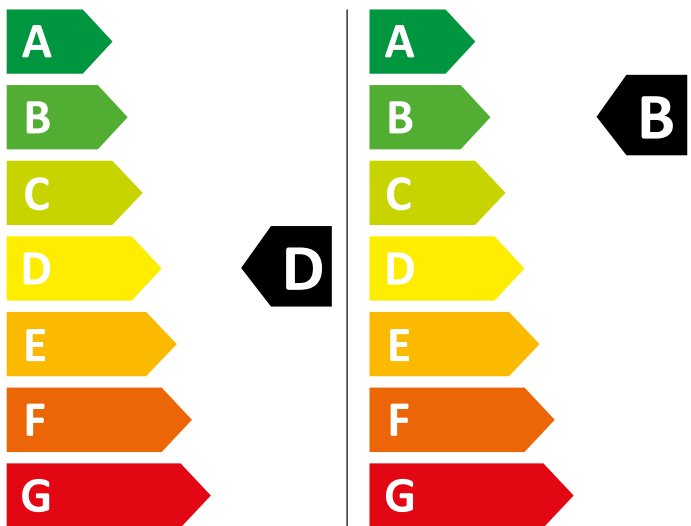

ENERG

HOTPOINT

NDB 8635 W UK

307 kWh/100

55 kWh/100

6,0 kg

8,0 kg

65 L