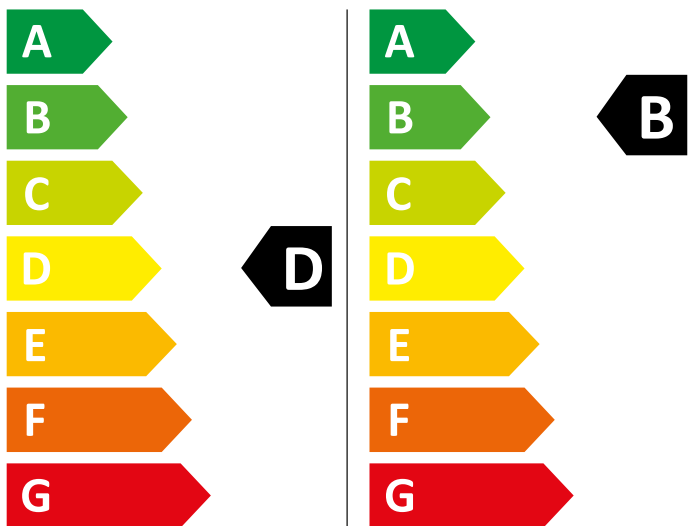

ENERG

HOTPOINT

NDB 9635 W UK

307 kWh/100

56 kWh/100

6,0 kg

9,0 kg

65 L