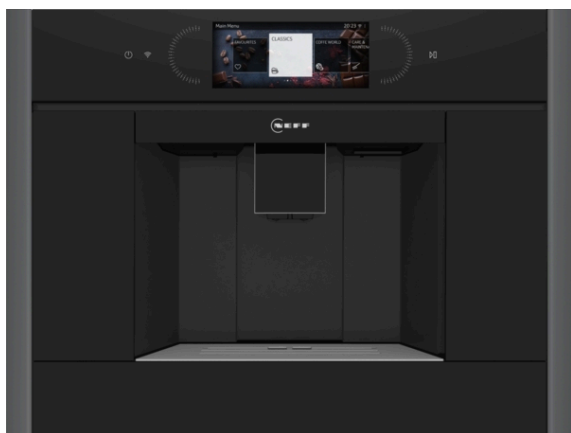

N 90, Built-in fully automatic coffee machine, Graphite-Grey
CL4TT1G0

COOKING PASSION SINCE 1877

Features

Technical Data

Construction type : Built-in

Frothing nozzle : No

Display : No

Water protection system : No

Portion sizes : All cups

Dimensions : 455 x 594 x 385 mm

Dimensions of the packed product (HxWxD) : 540 x 478 x 670 mm

Min. required niche size for installation (HxWxD) : 449 x 558 x 376 mm

EAN code : 4242004263647