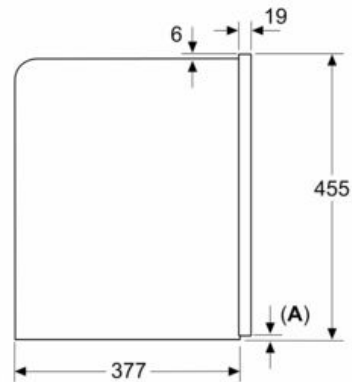

Portion sizes : All cups

Dimensions : 455 x 594 x 385 mm

Dimensions of the packed product (HxWxD) : 540 x 478 x 670 mm

Min. required niche size for installation (HxWxD) : 449 x 558 x 376 mm

EAN code : 4242004263647

Dimensioned drawings

Measurements in mm

Bean and water containers are removed from the front
 Recommended installation height
 950–1450 mm

Measurements in mm

Bean and water containers are removed from the front
 Recommended installation height
 950–1450 mm

Measurements in mm
 Left corner installation

If using the 92° hinge limiter, the min. distance to the wall is only 100 mm

Measurements in mm

A: 7.5 mm

Measurements in mm