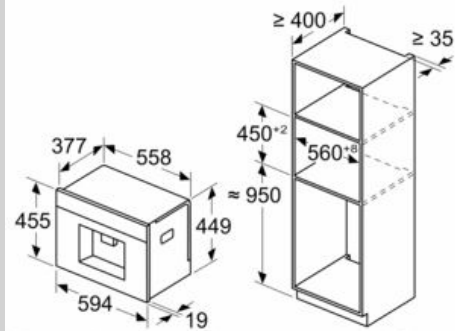

Portion sizes : All cups

Dimensions : 455 x 594 x 385 mm

Dimensions of the packed product (HxWxD) : 540 x 478 x 670 mm

Min. required niche size for installation (HxWxD) : 449 x 558 x 376 mm

EAN code : 4242004263647

Dimensioned drawings

Measurements in mm

Bean and water containers are removed from the front
 Recommended installation height
 950–1450 mm

Measurements in mm

Bean and water containers are removed from the front
 Recommended installation height
 950–1450 mm

Measurements in mm
 Left corner installation

If using the 92° hinge limiter, the min. distance to the wall is only 100 mm

Measurements in mm

A: 7.5 mm

Measurements in mm