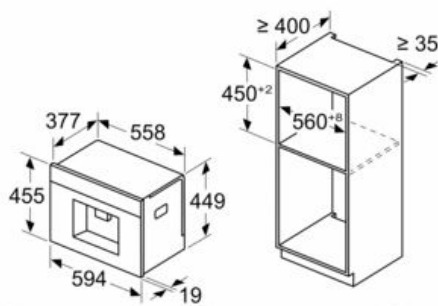

Portion sizes : All cups

Dimensions : 455 x 594 x 385 mm

Dimensions of the packed product (HxWxD) : 540 x 478 x 670 mm

Min. required niche size for installation (HxWxD) : 449 x 558 x 376 mm

EAN code : 4242004263647

Dimensioned drawings

Measurements in mm

Bean and water containers are removed from the front
 Recommended installation height
 950–1450 mm

Measurements in mm

Bean and water containers are removed from the front
 Recommended installation height
 950–1450 mm

Measurements in mm
 Left corner installation

If using the 92° hinge limiter, the min. distance to the wall is only 100 mm

Measurements in mm

A: 7.5 mm

Measurements in mm