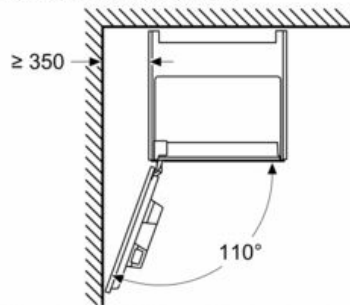

Portion sizes : All cups

Dimensions : 455 x 594 x 385 mm

Dimensions of the packed product (HxWxD) : 540 x 478 x 670 mm

Min. required niche size for installation (HxWxD) : 449 x 558 x 376 mm

EAN code : 4242004263647

Dimensioned drawings

Measurements in mm

Bean and water containers are removed from the front
 Recommended installation height
 950–1450 mm

Measurements in mm

Bean and water containers are removed from the front
 Recommended installation height
 950–1450 mm

Measurements in mm
 Left corner installation

If using the 92° hinge limiter, the min. distance to the wall is only 100 mm

Measurements in mm

A: 7.5 mm

Measurements in mm