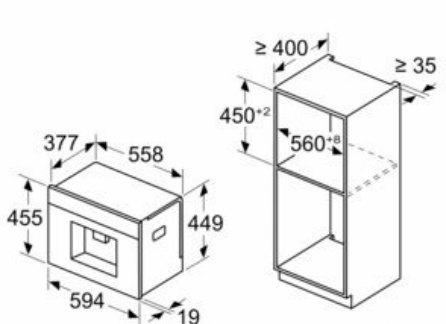

iQ700, Built-in fully automatic coffee machine, Black  
CT718L1B0

Dimensioned drawings

Measurements in mm

A: 7.5 mm

Measurements in mm  
Left corner installation

If using the 92° hinge limiter, the min. distance to the wall is only 100 mm

Measurements in mm

Bean and water containers are removed from the front  
Recommended installation height  
950–1450 mm

Measurements in mm

Measurements in mm

Bean and water containers are removed from the front  
Recommended installation height  
950–1450 mm