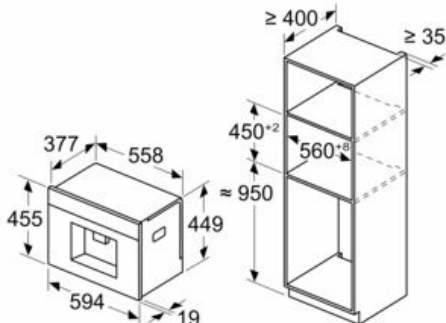

iQ700, Built-in fully automatic coffee machine, Black  
CT718L1B0

Dimensioned drawings

Measurements in mm

A: 7.5 mm

Measurements in mm  
Left corner installation

If using the 92° hinge limiter, the min. distance to the wall is only 100 mm

Measurements in mm

Bean and water containers are removed from the front  
Recommended installation height  
950–1450 mm

Measurements in mm

Measurements in mm

Bean and water containers are removed from the front  
Recommended installation height  
950–1450 mm