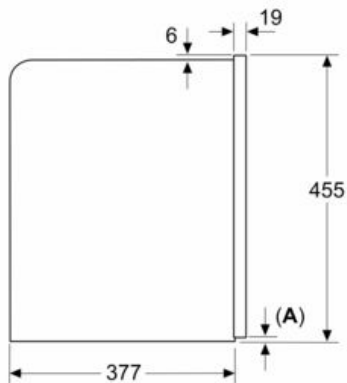

#### Technical Data

Construction type : Built-in  
 Frothing nozzle : No  
 Display : No  
 Water protection system : No  
 Portion sizes : All cups  
 Dimensions : 455 x 594 x 385 mm  
 Dimensions of the packed product (HxWxD) : 540 x 478 x 670 mm  
 Min. required niche size for installation (HxWxD) : 449 x 558 x 376 mm  
 EAN code : 4242003895580  
 Fuse protection : 10 A  
 Voltage : 220-240 V  
 Frequency : 50/60 Hz  
 Plug type : Gardy plug w/ earthing

iQ700, Built-in fully automatic coffee machine, Black  
CT718L1B0

Dimensioned drawings

Measurements in mm

A: 7.5 mm

Measurements in mm  
Left corner installation

If using the 92° hinge limiter, the min. distance to the wall is only 100 mm

Measurements in mm

Bean and water containers are removed from the front  
Recommended installation height  
950–1450 mm

Measurements in mm

Measurements in mm

Bean and water containers are removed from the front  
Recommended installation height  
950–1450 mm