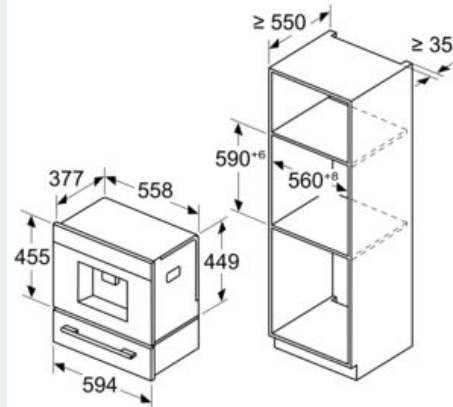

iQ700, Built-in fully automatic coffee machine, Black  
CT718L1B0

Dimensioned drawings

Measurements in mm

A: 7.5 mm

Measurements in mm  
Left corner installation

If using the 92° hinge limiter, the min. distance to the wall is only 100 mm

Measurements in mm

Bean and water containers are removed from the front  
Recommended installation height  
950–1450 mm

Measurements in mm

Measurements in mm

Bean and water containers are removed from the front  
Recommended installation height  
950–1450 mm