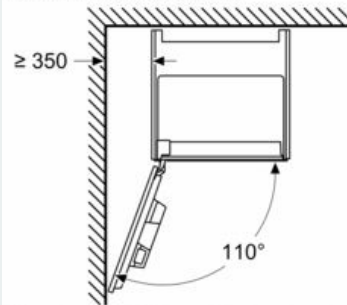

iQ700, Built-in fully automatic coffee machine, Black  
CT718L1B0

Dimensioned drawings

Measurements in mm

A: 7.5 mm

Measurements in mm  
Left corner installation

If using the 92° hinge limiter, the min. distance to the wall is only 100 mm

Measurements in mm

Bean and water containers are removed from the front  
Recommended installation height  
950–1450 mm

Measurements in mm

Measurements in mm

Bean and water containers are removed from the front  
Recommended installation height  
950–1450 mm