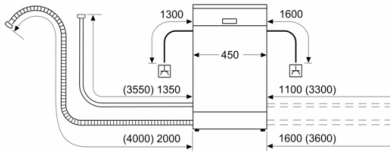

**Series 2, Free-standing dishwasher, 45 cm,
White
SPS2IKW04G**

measurements in mm

socket
( ) values with extension kit