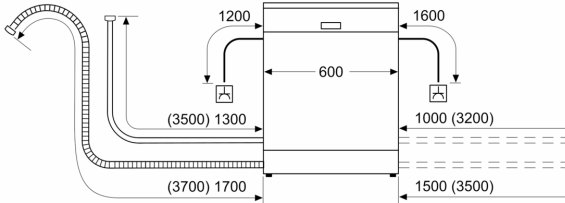

**Series 4, Free-standing dishwasher,
60 cm, silver inox
SMS4EKI06G**

measurements in mm

⏏ socket
( ) values with extension kit