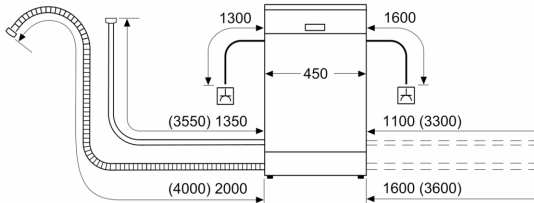

Technical Data

Energy Efficiency Class: E
 Energy Consumption for 100 cycles Eco Programme: 76 kWh
 Maximum number of place settings: 10
 The water consumption of the eco programme in liters per cycle: 9.5 l
 Programme duration: 3:40 h
 Airborne acoustical noise emissions :44 dB(A) re 1 pW
 Airborne acoustical noise emission class:B
 Installation type:Freestanding
 Height of removable worktop: 30 mm
 Dimensions of the product (HxWxD):845 x 450 x 600 mm
 Depth with open door 90 degree: 1155 mm
 Adjustable feet: Yes - all
 Maximum adjustability feet: 20 mm
 Adjustable plinth: No
 Net weight:40.4 kg
 Gross weight: 41.7 kg
 Connection rating: 2400 W
 Fuse protection:10 A
 Voltage: 220-240 V
 Frequency: 50; 60 Hz
 Length of electrical supply cord: 175.0 cm
 Plug type: GB plug
 Length inlet hose: 165 cm
 Length outlet hose: 205 cm
 EAN code: 4242005468591
 Installation type:Free-standing with built-in possibility

Design features

- Time delay (3, 6 or 24 hours)
- Remaining programme time indicator (min)
- DuoPower spray arm in upper basket
- Self-cleaning filter system with 3 piece corrugated filter
- Leak protection system
- Tamperproof controls
- Stainless steel interior
- Dimensions (HxWxD): 84.5 x 45 x 60cm

**Series 4, Free-standing dishwasher,
45 cm, White
SPS4HMW49G**

measurements in mm

⌚ socket
() values with extension kit