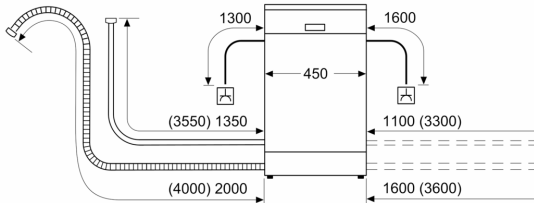

**Series 4, Free-standing dishwasher,
45 cm, silver inox
SPS4HMI49G**

measurements in mm

⏏ socket
( ) values with extension kit