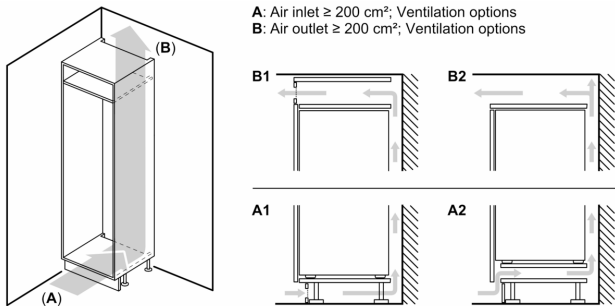

Dimension and installation

- Dimensions: 177.2 cm H x 55.8 cm W x 54.8 cm D
- Niche Dimensions: 177.5 cm H x 56 cm W x 55 cm D

Key features - Fridge section

- Right hinged door, door reversible
- Height adjustable front feet
- Length of power cord:230 cm
- Climate Class: SN-ST
- 220 - 240 V

Key features - Freezer section

- Heavy-duty hinge support, 3 x egg tray, 1 x ice cube tray

Country Specific Options

- Based on the results of the standard 24-hour test. Actual consumption depends on usage/position of the appliance.

Design features

Dimension and installation

Additional features

**Series 6, Built-in fridge with freezer section, 177.5 x 56 cm, soft close flat hinge
KIL82ADD0G**

| A | B | C | D |
|-----------|----|----|-----------|
| 1500-1750 | 22 | 22 | B+5 / C+5 |
| 720-1400 | 19 | 19 | |
| A1 | 15 | 19 | |
| A2 | 15 | 19 | |