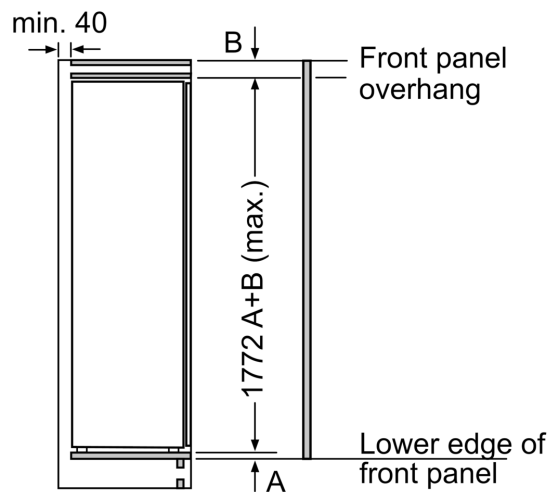

Measurements in mm

measurements in mm