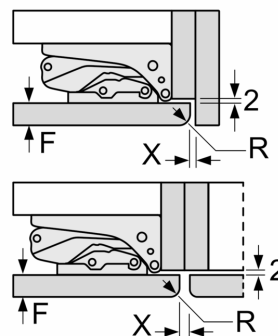

Dimension and installation

- Dimensions: 177.2 cm H x 55.8 cm W x 54.8 cm D
- Niche Dimensions: 177.5 cm H x 56 cm W x 55 cm D

Key features - Fridge section

- Right hinged door, door reversible
- Height adjustable front feet
- Length of power cord:230 cm
- Climate Class: SN-ST
- 220 - 240 V

Design features

Dimension and installation

Additional features

**Series 6, Built-in fridge with freezer section, 177.5 x 56 cm, soft close flat hinge
KIL82ADD0G**

| A | B | C | D |
|-----------|----|----|-----------|
| 1500-1750 | 22 | 22 | B+5 / C+5 |
| 720-1400 | 19 | 19 | |
| A1 | 15 | 19 | |
| A2 | 15 | 19 | |

Measurements in mm

measurements in mm

measurements in mm Recommended gap dimensions for flat hinges

| F | R | X |
|-------|-----|-----|
| 16-19 | 0-3 | 2.5 |
| 20 | 0-1 | 3 |
| | 2-3 | 2.5 |
| 21 | 0-1 | 3 |
| | 2-3 | 2.5 |
| 22 | 0 | 4 |
| | 1 | 3.5 |
| | 2-3 | 3 |

The gap dimensions recommended in the table must be adhered to in order to ensure that appliance doors do not collide with anything when they are opened, and to avoid causing damage to kitchen units.