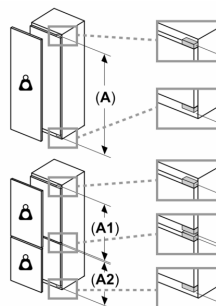

Dimension and installation

- Dimensions: 177.2 cm H x 55.8 cm W x 54.8 cm D
- Niche Dimensions: 177.5 cm H x 56 cm W x 55 cm D

Key features - Fridge section

- Right hinged door, door reversible
- Height adjustable front feet
- Length of power cord:230 cm
- Climate Class: SN-ST
- 220 - 240 V

Key features - Freezer section

- Heavy-duty hinge support, 3 x egg tray, 1 x ice cube tray

Country Specific Options

- Based on the results of the standard 24-hour test. Actual consumption depends on usage/position of the appliance.

Design features

Dimension and installation

Additional features

**Series 6, Built-in fridge with freezer section, 177.5 x 56 cm, soft close flat hinge
KIL82ADD0G**

| A | B | C | D |
|-----------|----|----|-----------|
| 1500-1750 | 22 | 22 | B+5 / C+5 |
| 720-1400 | 19 | 19 | |
| A1 | 15 | 19 | |
| A2 | 15 | 19 | |

The gap dimensions recommended in the table must be adhered to in order to ensure that appliance doors do not collide with anything when they are opened, and to avoid causing damage to kitchen units.