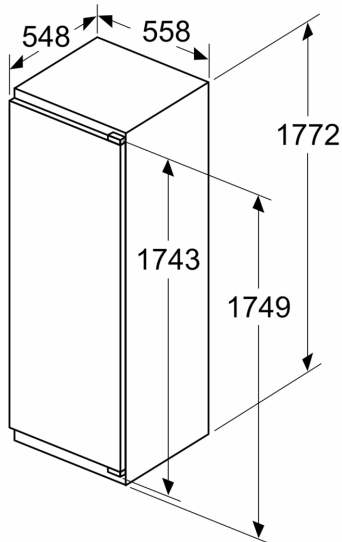

Dimension and installation

- Dimensions: 177.2 cm H x 55.8 cm W x 54.8 cm D
- Niche Dimensions: 177.5 cm H x 56 cm W x 55 cm D

Key features - Fridge section

- Right hinged door, door reversible
- Height adjustable front feet
- Length of power cord:230 cm
- Climate Class: SN-ST
- 220 - 240 V

Design features

Dimension and installation

Additional features

**Series 6, Built-in fridge with freezer section, 177.5 x 56 cm, soft close flat hinge
KIL82ADD0G**

| A | B | C | D |
|-----------|----|----|-----------|
| 1500-1750 | 22 | 22 | B+5 / C+5 |
| 720-1400 | 19 | 19 | |
| A1 | 15 | 19 | |
| A2 | 15 | 19 | |

Measurements in mm

measurements in mm

measurements in mm Recommended gap dimensions for flat hinges

| F | R | X |
|-------|-----|-----|
| 16-19 | 0-3 | 2.5 |
| 20 | 0-1 | 3 |
| | 2-3 | 2.5 |
| 21 | 0-1 | 3 |
| | 2-3 | 2.5 |
| 22 | 0 | 4 |
| | 1 | 3.5 |
| | 2-3 | 3 |

The gap dimensions recommended in the table must be adhered to in order to ensure that appliance doors do not collide with anything when they are opened, and to avoid causing damage to kitchen units.