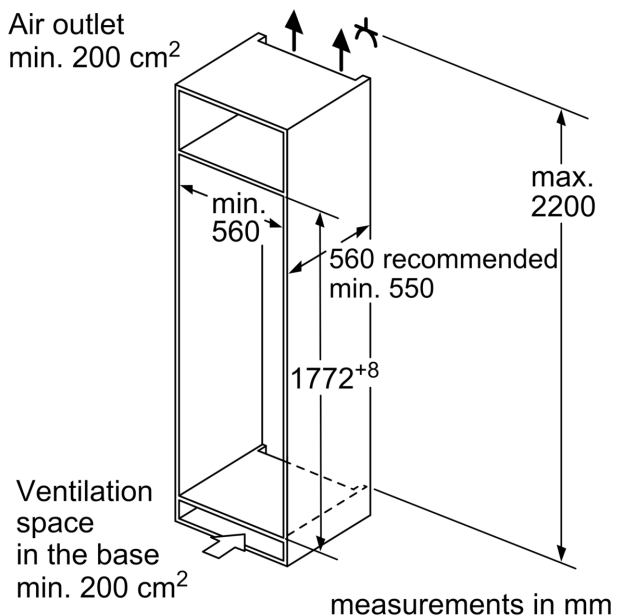

Dimension and installation

- Dimensions: 177.2 cm H x 55.8 cm W x 54.8 cm D
- Niche Dimensions: 177.5 cm H x 56 cm W x 55 cm D

Key features - Fridge section

- Right hinged door, door reversible
- Height adjustable front feet
- Length of power cord:230 cm
- Climate Class: SN-ST
- 220 - 240 V

Design features

Dimension and installation

Additional features

**Series 6, Built-in fridge with freezer section, 177.5 x 56 cm, soft close flat hinge
KIL82ADD0G**

| A | B | C | D |
|-----------|----|----|-----------|
| 1500-1750 | 22 | 22 | B+5 / C+5 |
| 720-1400 | 19 | 19 | |
| A1 | 15 | 19 | |
| A2 | 15 | 19 | |

Measurements in mm

measurements in mm

measurements in mm Recommended gap dimensions for flat hinges

| F | R | X |
|-------|-----|-----|
| 16-19 | 0-3 | 2.5 |
| 20 | 0-1 | 3 |
| | 2-3 | 2.5 |
| 21 | 0-1 | 3 |
| | 2-3 | 2.5 |
| 22 | 0 | 4 |
| | 1 | 3.5 |
| | 2-3 | 3 |

The gap dimensions recommended in the table must be adhered to in order to ensure that appliance doors do not collide with anything when they are opened, and to avoid causing damage to kitchen units.