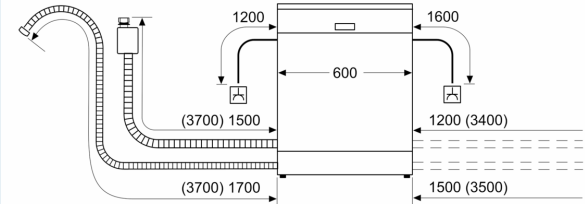

iQ300, Free-standing dishwasher,
60 cm, White
SN23EW03ME

measurements in mm

□ socket
( ) values with extension kit