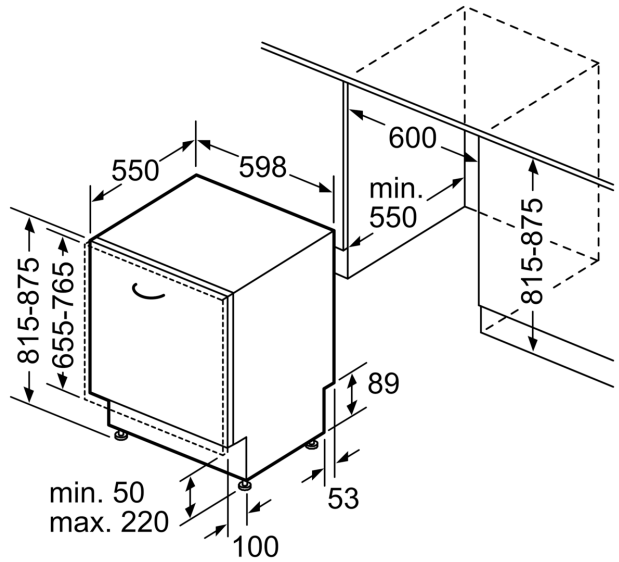

measurements in mm