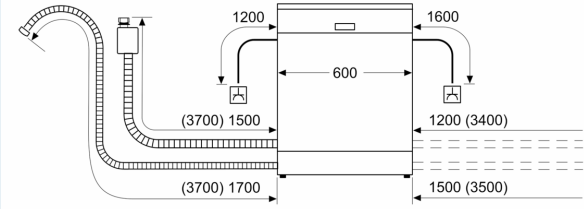

Energy Efficiency Class: D
 Energy Consumption for 100 cycles Eco Programme: 85 kWh
 Maximum number of place settings: 14
 The water consumption of the eco programme in liters per cycle: 9.0 l
 Programme duration: 4:30 h
 Airborne acoustical noise emissions : 46 dB(A) re 1pW
 Airborne acoustical noise emission class: C
 Built-in / Free-standing: Built-in
 Height of removable worktop: 0 mm
 Dimensions of the product: 815 x 598 x 550 mm
 Min. required niche size for installation (HxWxD): ..815-875 x 600 x 550 mm
 Depth with open door 90 degree: 1150 mm
 Adjustable feet: Yes - all from front
 Maximum adjustability feet: 60 mm
 Adjustable plinth: Both horizontal and vertical
 Weight: 32.9 kg
 Gross weight: 36.5 kg
 Connection Rating: 2400 W
 Fuse protection: 10 A
 Nominal power: 220-240 V
 Frequency: 50; 60 Hz
 Length electrical supply cord: 175.0 cm
 Plug type: GB plug
 Length inlet hose: 165 cm
 Length outlet hose: 190 cm
 EAN code: 4242003958964
 Installation type: Fully integrated

Design features

- varioHinge 50mm
- Controls on top edge of door
- infoLight (blue) - Light projection on the floor
- Time delay (3, 6 or 24 hours)
- acoustic end of cycle indicator
- aquaStop®: Siemens home appliances' warranty in case of water damage – throughout the lifetime of the appliance.*
- Self-cleaning filter system with 3 piece corrugated filter
- steam protection plate
- Stainless steel/polinox interior
- Dimensions (HxWxD): 81.5 x 59.8 x 55cm

¹ Scale of Energy Efficiency Classes from A to G

² Energy consumption in kWh per 100 cycles (in programme Eco 50 °C)

³ Water consumption in litres per cycle (in programme Eco 50 °C)

⁴ Duration of programme Eco 50 °C

* Please find warranty terms under <https://www.siemens-home.bsh-group.com/uk/customer-service/warranty/additional-warranties>

iQ300, Fully-integrated
dishwasher, 60 cm, varioHinge
SN73HX10VG

measurements in mm