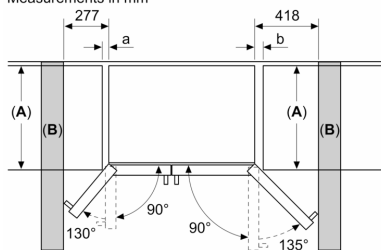

Key features - Fridge section

- 4 height adjustable feet
- Climate Class: SN-T
- Connection Length (water supply):300 cm
- Length of power cord:170 cm

Dimension and installation

- Dimensions: 178.7 cm H x 90.8 cm W x 70.7 cm D
- 220 - 240 V

Design features

Dimension and installation

Additional features

**Series 6, American side by side,
178.7 x 90.8 cm, Brushed steel
anti-fingerprint
KAD93AIERG**

Measurements in mm

measurements in mm

Specifications	
A	Front is adjustable from 1783 to 1792
B	Cabinet depth
C	Depth incl. door, without handle
D	Depth incl. door, with handle
E	Water connection to the appliance

Measurements in mm

A	a	b
≤ 600	50	50
600 < A ≤ 650	50	50
650 < A ≤ 700	53	96
> 700	277	418

A: Kitchen cabinet or worktop depth

B: Wall
Drawers can be pulled out with door open to 90°

Drawers can be taken out with door completely opened