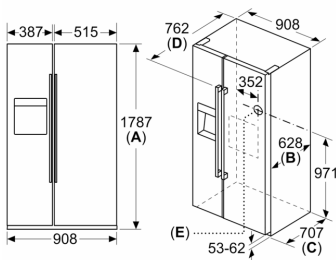

Key features - Fridge section

- 4 height adjustable feet
- Climate Class: SN-T
- Connection Length (water supply):300 cm
- Length of power cord:170 cm

Dimension and installation

- Dimensions: 178.7 cm H x 90.8 cm W x 70.7 cm D
- 220 - 240 V

Design features

Dimension and installation

Additional features

**Series 6, American side by side,
178.7 x 90.8 cm, Brushed steel
anti-fingerprint
KAD93AIERG**

Measurements in mm

measurements in mm

Specifications	
A	Front is adjustable from 1783 to 1792
B	Cabinet depth
C	Depth incl. door, without handle
D	Depth incl. door, with handle
E	Water connection to the appliance

Measurements in mm

A	a	b
≤ 600	50	50
600 < A ≤ 650	50	50
650 < A ≤ 700	53	96
> 700	277	418

A: Kitchen cabinet or worktop depth

B: Wall
Drawers can be pulled out with door open to 90°

Drawers can be taken out with door completely opened