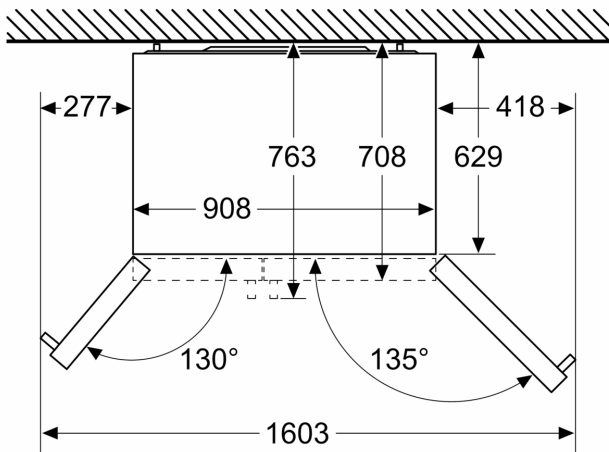

Key features - Fridge section

- 4 height adjustable feet
- Climate Class: SN-T
- Connection Length (water supply):300 cm
- Length of power cord:170 cm

Dimension and installation

- Dimensions: 178.7 cm H x 90.8 cm W x 70.7 cm D
- 220 - 240 V

Key features - Freezer section

- 1 x connection hose, 3 x egg tray

Included accessories

Country Specific Options

- Based on the results of the standard 24-hour test. Actual consumption depends on usage/position of the appliance.

Design features

Dimension and installation

Additional features

**Series 6, American side by side,
178.7 x 90.8 cm, Brushed steel
anti-fingerprint
KAD93AIERG**

Measurements in mm

measurements in mm

Specifications	
A	Front is adjustable from 1783 to 1792
B	Cabinet depth
C	Depth incl. door, without handle
D	Depth incl. door, with handle
E	Water connection to the appliance

Measurements in mm

A	a	b
≤ 600	50	50
600 < A ≤ 650	50	50
650 < A ≤ 700	53	96
> 700	277	418

A: Kitchen cabinet or worktop depth

B: Wall
Drawers can be pulled out with door open to 90°

Drawers can be taken out with door completely opened